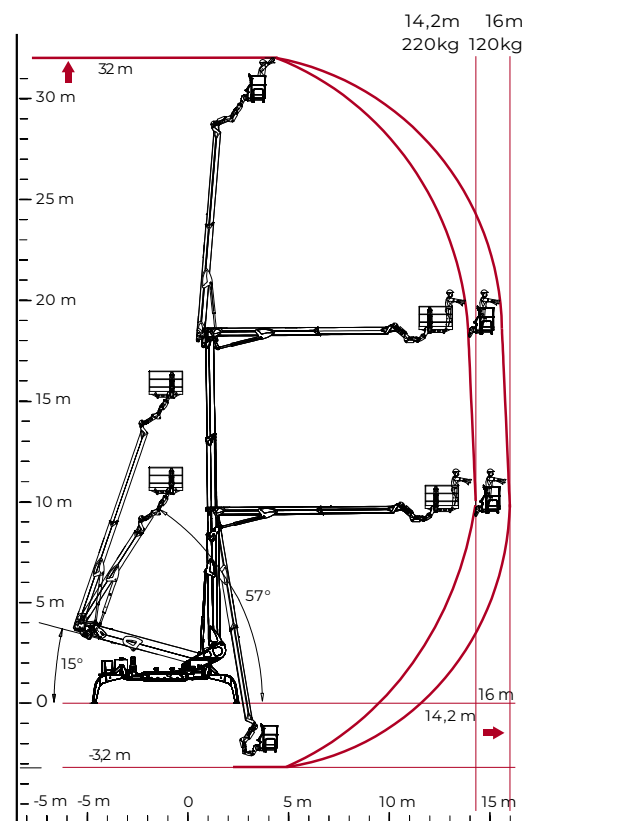

CMC
S32

TRACK-MOUNTED BOOM LIFT

TECHNICAL SHEET

PERFORMANCE AND DIMENSIONS

Main features

Astonishing numbers for this platform, which can reach the height of 32m, but also can work down to - 3.2m, all guaranteed by an automatic guidance and control system which it's the best result of CMC's most advanced technology research. The body machine has an incredibly compact design, with its tracks that can be adjusted in height and width and it's self-loading.

Max. working height	32 m
Possibility of working in negative	-3,2 m
Max. outreach with 120 kg	16 m
Platform height	30 m
Max. load in basket	220 kg
Basket dimensions	1,7 x 0,7 x 1,1 m
Basket rotation	+/- 90°
Turret rotation	+/- 200°(400° continuous)
Total weight	7240 Kg

CMC
S32

TRACK-MOUNTED BOOM LIFT