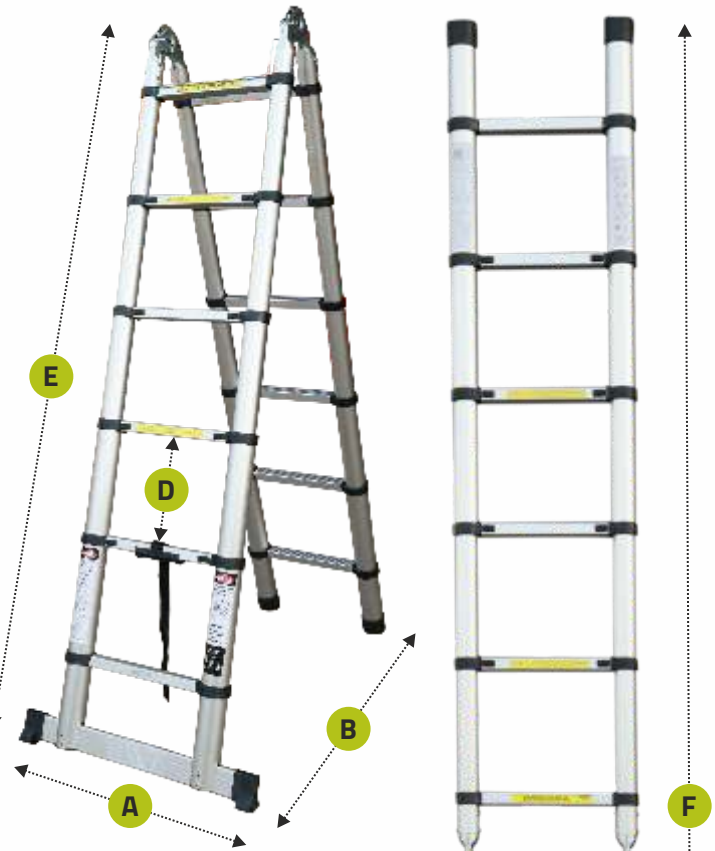

D - 31 cm

E - 38 cm

F - 232 cm

G - 478 cm

Multi-Position Safety
Locking Hinges

Slip-Resistant
Rungs

Stabilizer Bars

Non-Slip Rubber
Angled Feet

Dimensions in cm

Securing Strap

Easy Carrying Handle

Safety Catch

Non-Slip Caps

Non-Slip Top Caps

Easy Storage
Convenient to Carry, Compact, and Easy to Store Anywhere

DOUBLE TELESCOPIC LADDER

Model	A	B	C	D	E	Steps
AQT-2038	67	15	87.3	30	190	12
AQT-2066P	49	19.5	104	40	280	16+1

Dimensions in cm

Securing Strap

Easy Carrying Handle

Safety Catch

Non-Slip Caps

Non-Slip Top Caps

Multi-Position Safety Locking Hinges