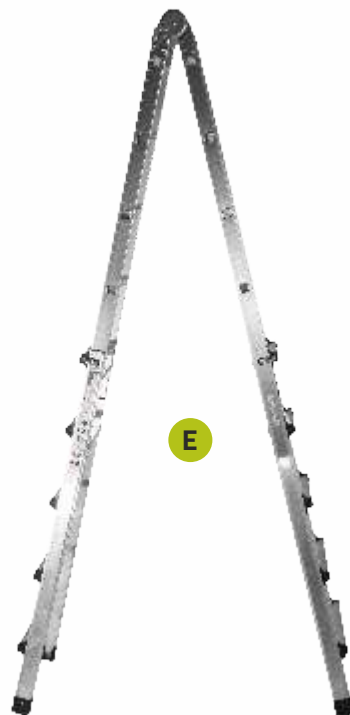

mtandt

S I N C E 1 9 7 4

AARDWOLF

QUICKFIT

ALUMINIUM LADDERS

AQT-305 COMBINATION LADDER

20 Steps Ladder Details

A - 62 cm

B - 154.5 cm

C - 24 cm

D - 30 cm

E - 278 cm

F - 572 cm

Protective Lock

Dual Pin Hinge

Anti-Skid Steps

Non-Slip Rubber Floor

AQT-103 MULTIPURPOSE LADDER

12 Steps Ladder Details

A - 63 cm

B - 27 cm

C - 100 cm

D - 31 cm

E - 38 cm

F - 180 cm

G - 370 cm

Multi-Position Safety
Locking Hinges

Slip-Resistant
Rungs

Stabilizer Bars

Non-Slip Rubber
Angled Feet

AQT-104 MULTIPURPOSE LADDER

16 Steps Ladder Details