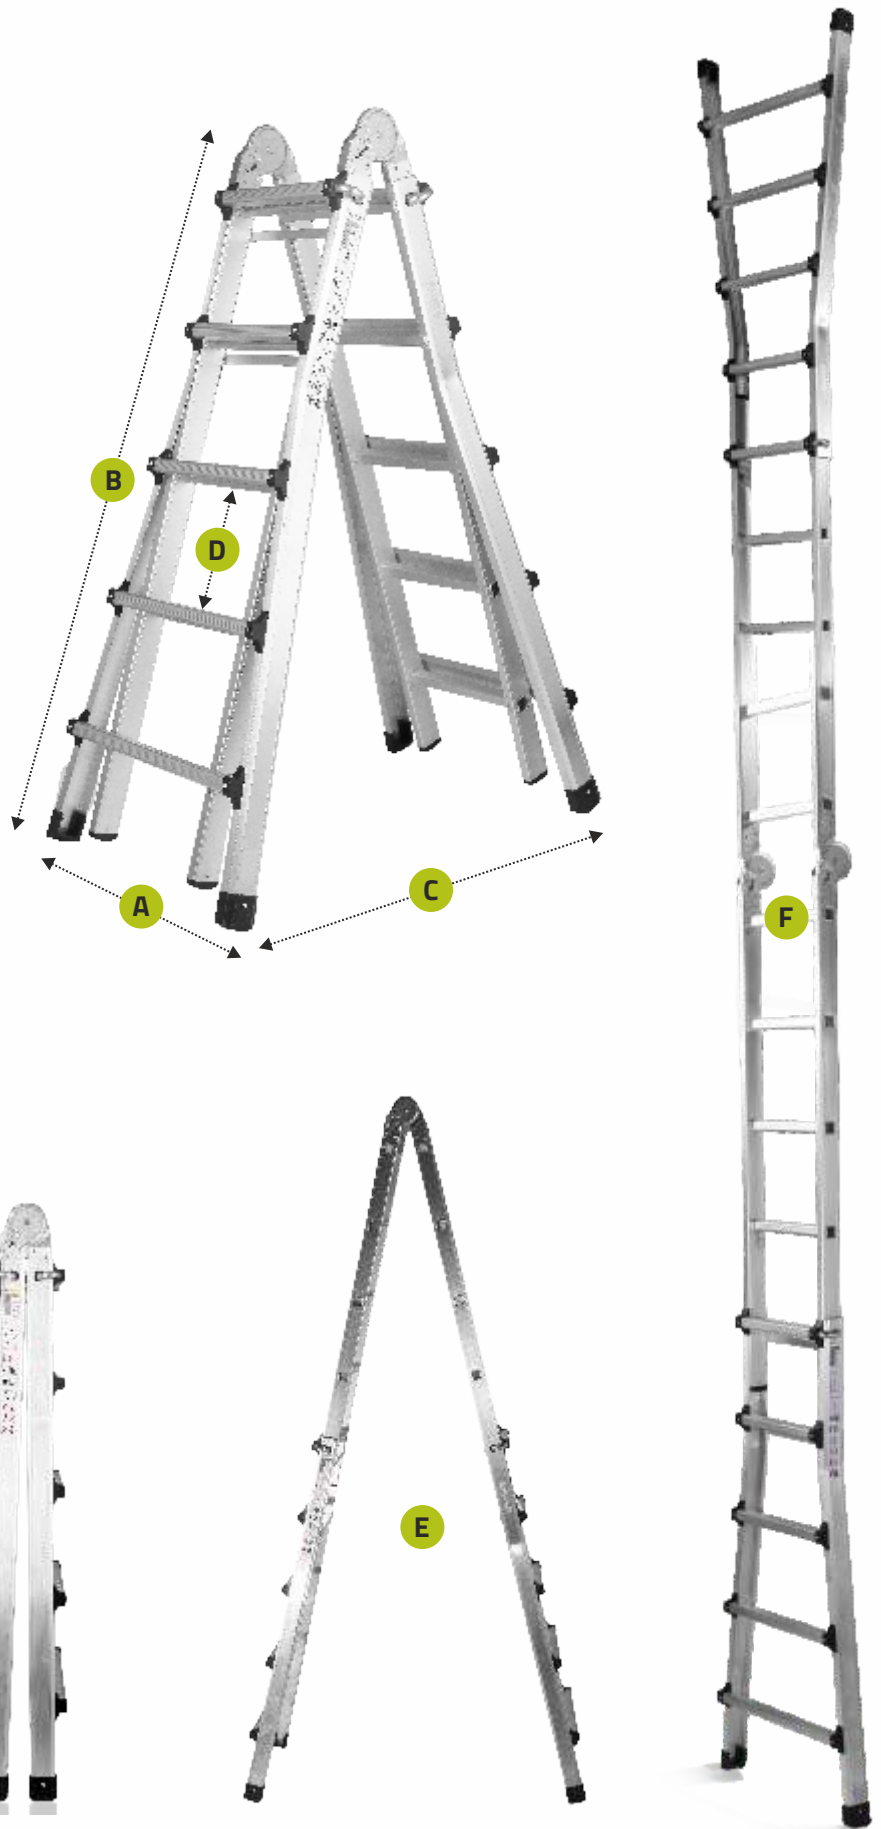

mtandt

S I N C E 1 9 7 4

AARDWOLF

QUICKFIT

ALUMINIUM LADDERS

AQT-305 COMBINATION LADDER

20 Steps Ladder Details

A - 62 cm

B - 154.5 cm

C - 24 cm

D - 30 cm

E - 278 cm

F - 572 cm

Protective Lock

Dual Pin Hinge

Anti-Skid Steps

Non-Slip Rubber Floor

AQT-103 MULTIPURPOSE LADDER

12 Steps Ladder Details

A - 63 cm

B - 27 cm

C - 100 cm

D - 31 cm

E - 38 cm

F - 180 cm

G - 370 cm

Multi-Position Safety
Locking Hinges

Slip-Resistant
Rungs

Stabilizer Bars

Non-Slip Rubber
Angled Feet

AQT-104 MULTIPURPOSE LADDER

16 Steps Ladder Details