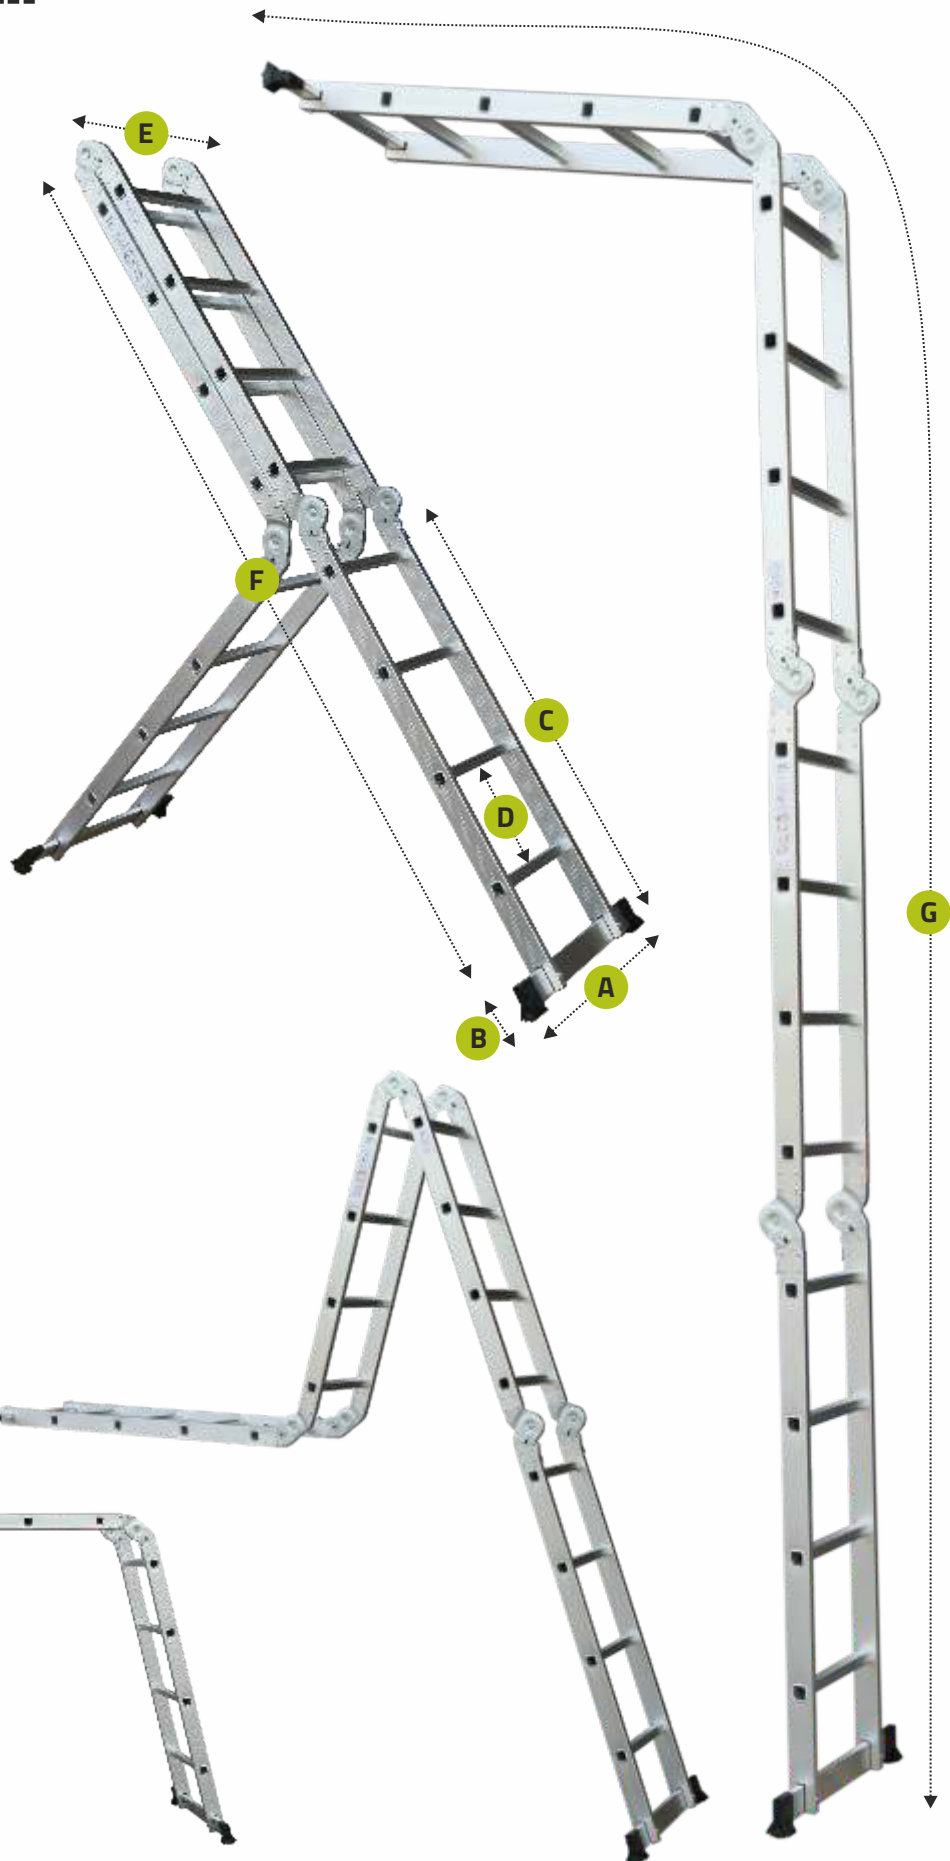

F - 180 cm

G - 370 cm

Multi-Position Safety
Locking Hinges

Slip-Resistant
Rungs

Stabilizer Bars

Non-Slip Rubber
Angled Feet

AQT-104 MULTIPURPOSE LADDER

16 Steps Ladder Details

A - 63 cm

B - 27 cm

C - 128 cm

D - 31 cm

E - 38 cm

F - 232 cm

G - 478 cm

Multi-Position Safety
Locking Hinges

Slip-Resistant
Rungs

Stabilizer Bars

Non-Slip Rubber
Angled Feet

AQT-105 MULTIPURPOSE LADDER

20 Steps Ladder Details

A - 63 cm

B - 27 cm

C - 128 cm

D - 31 cm

E - 38 cm

F - 232 cm

G - 478 cm

Multi-Position Safety
Locking Hinges

Slip-Resistant
Rungs

Stabilizer Bars

Non-Slip Rubber
Angled Feet