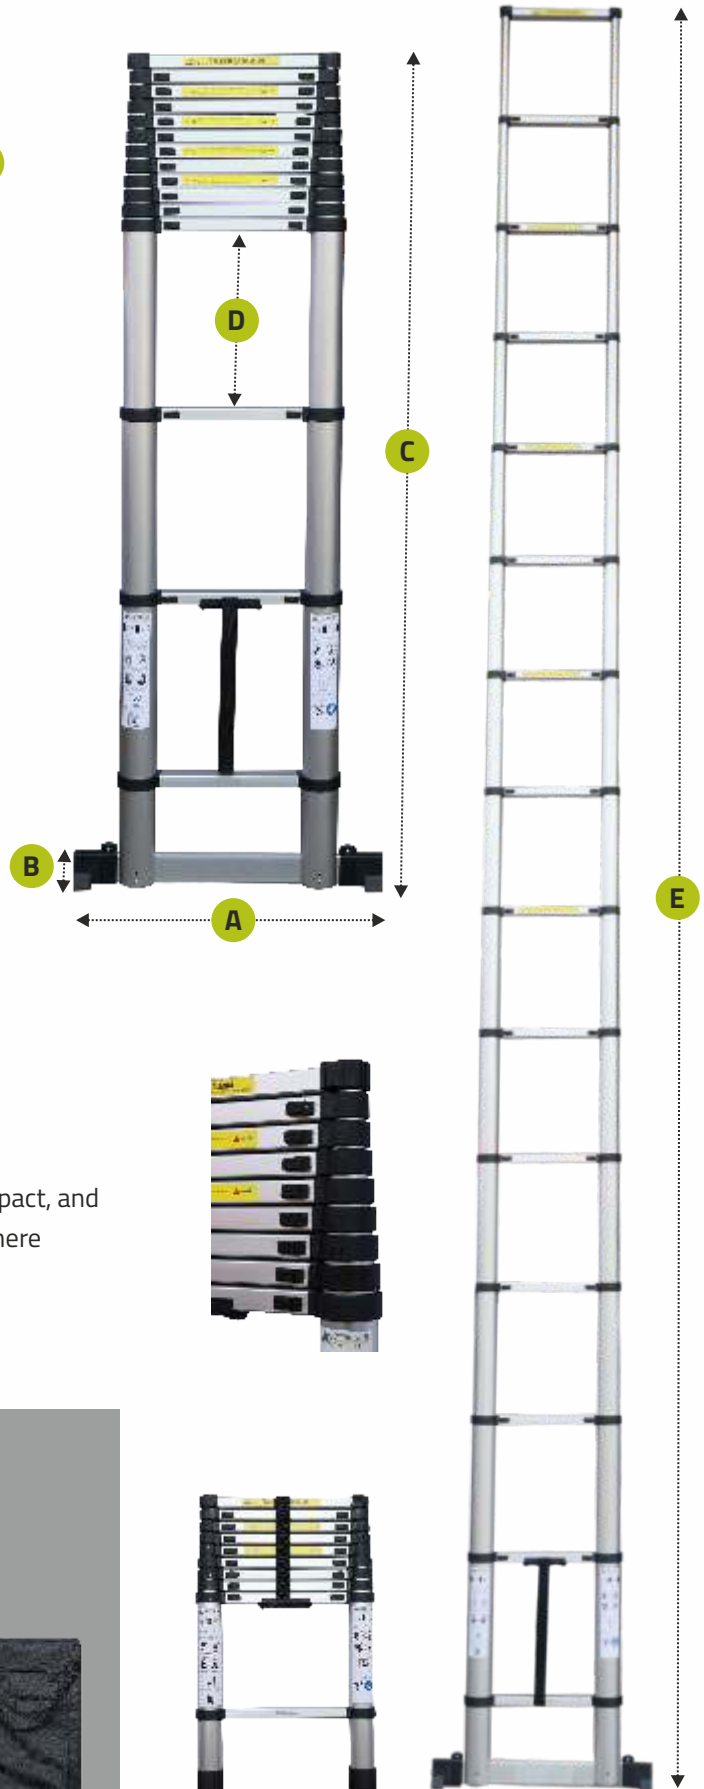

D - 31 cm

E - 38 cm

F - 232 cm

G - 478 cm

Multi-Position Safety
Locking Hinges

Slip-Resistant
Rungs

Stabilizer Bars

Non-Slip Rubber
Angled Feet

TELESCOPIC LADDER

Model	A	B	C	D	E	Steps
AQT-1026	46	7	73.5	30	260	9
AQT-1029	46.5	7.5	76.5	30	290	10
AQT-1032	47	8	79.5	30	320	11
AQT-1038	47.5	8.5	85.5	30	380	13
AQT-1047	49	9	95	30	470	16
AQT-1058	49	9	105.5	40	580	15
AQT-1070	48	9	122.2	45	700	16

Dimensions in cm

Securing Strap

Easy Carrying Handle

Safety Catch

Non-Slip Caps

Non-Slip Top Caps

Easy Storage
Convenient to Carry, Compact, and Easy to Store Anywhere

DOUBLE TELESCOPIC LADDER

Model	A	B	C	D	E	Steps
AQT-2038	67	15	87.3	30	190	12
AQT-2066P	49	19.5	104	40	280	16+1

Dimensions in cm

Securing Strap

Easy Carrying Handle

Safety Catch

Non-Slip Caps

Non-Slip Top Caps

Multi-Position Safety Locking Hinges