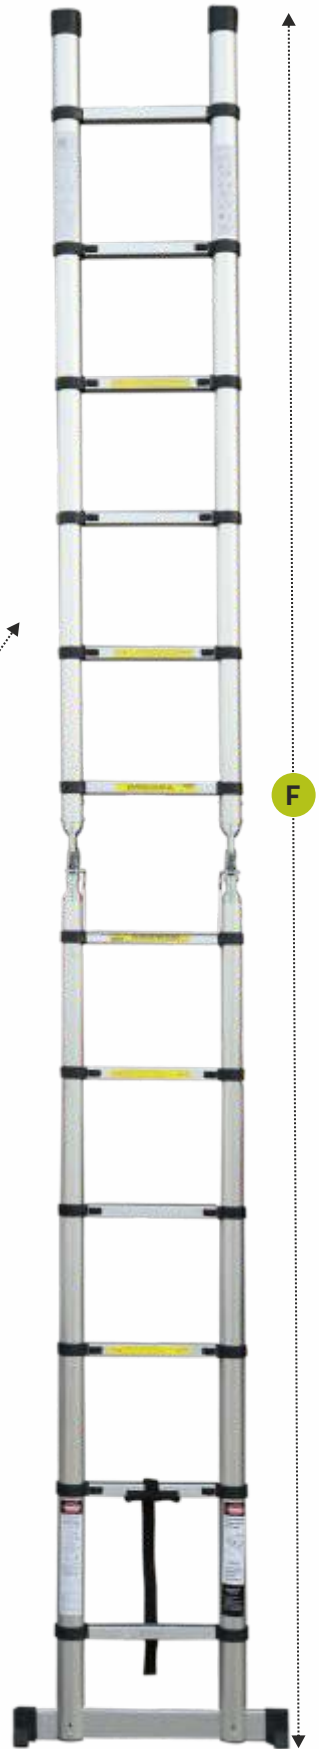

DOUBLE TELESCOPIC LADDER

Model	A	B	C	D	E	Steps
AQT-2038	67	15	87.3	30	190	12
AQT-2066P	49	19.5	104	40	280	16+1

Dimensions in cm